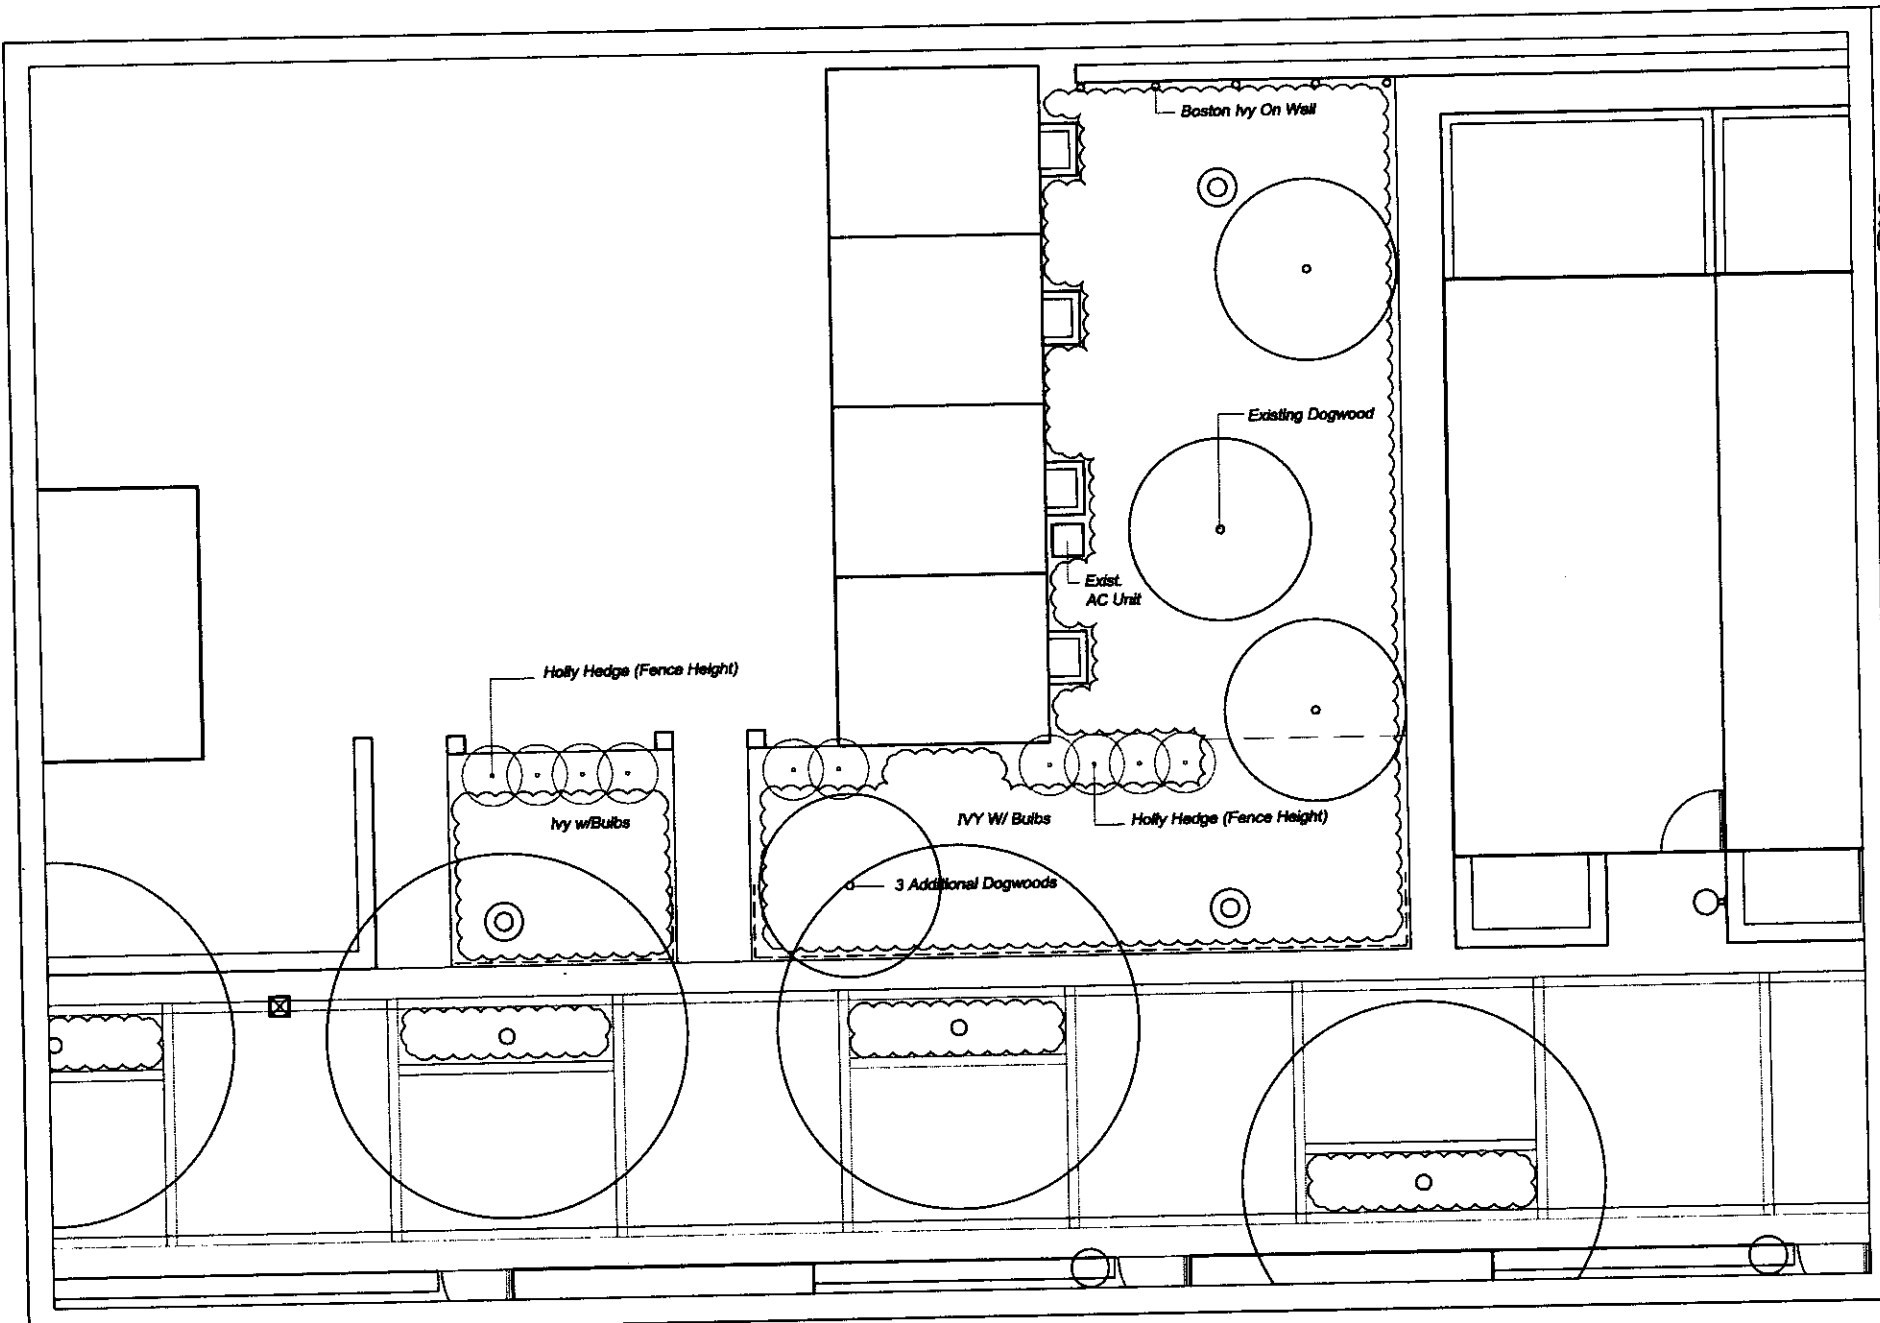

Gale Nurseries Inc.
1718 Locust Street, Philadelphia, Pennsylvania, 19103
Telephone: 215-261-1111
Fax: 215-261-1112

REVISED

Bingham Court
Philadelphia, PA, 19147

DESIGNED BY
DRAWN BY
DATE

BELL'S COURT
DATE
11-1-13