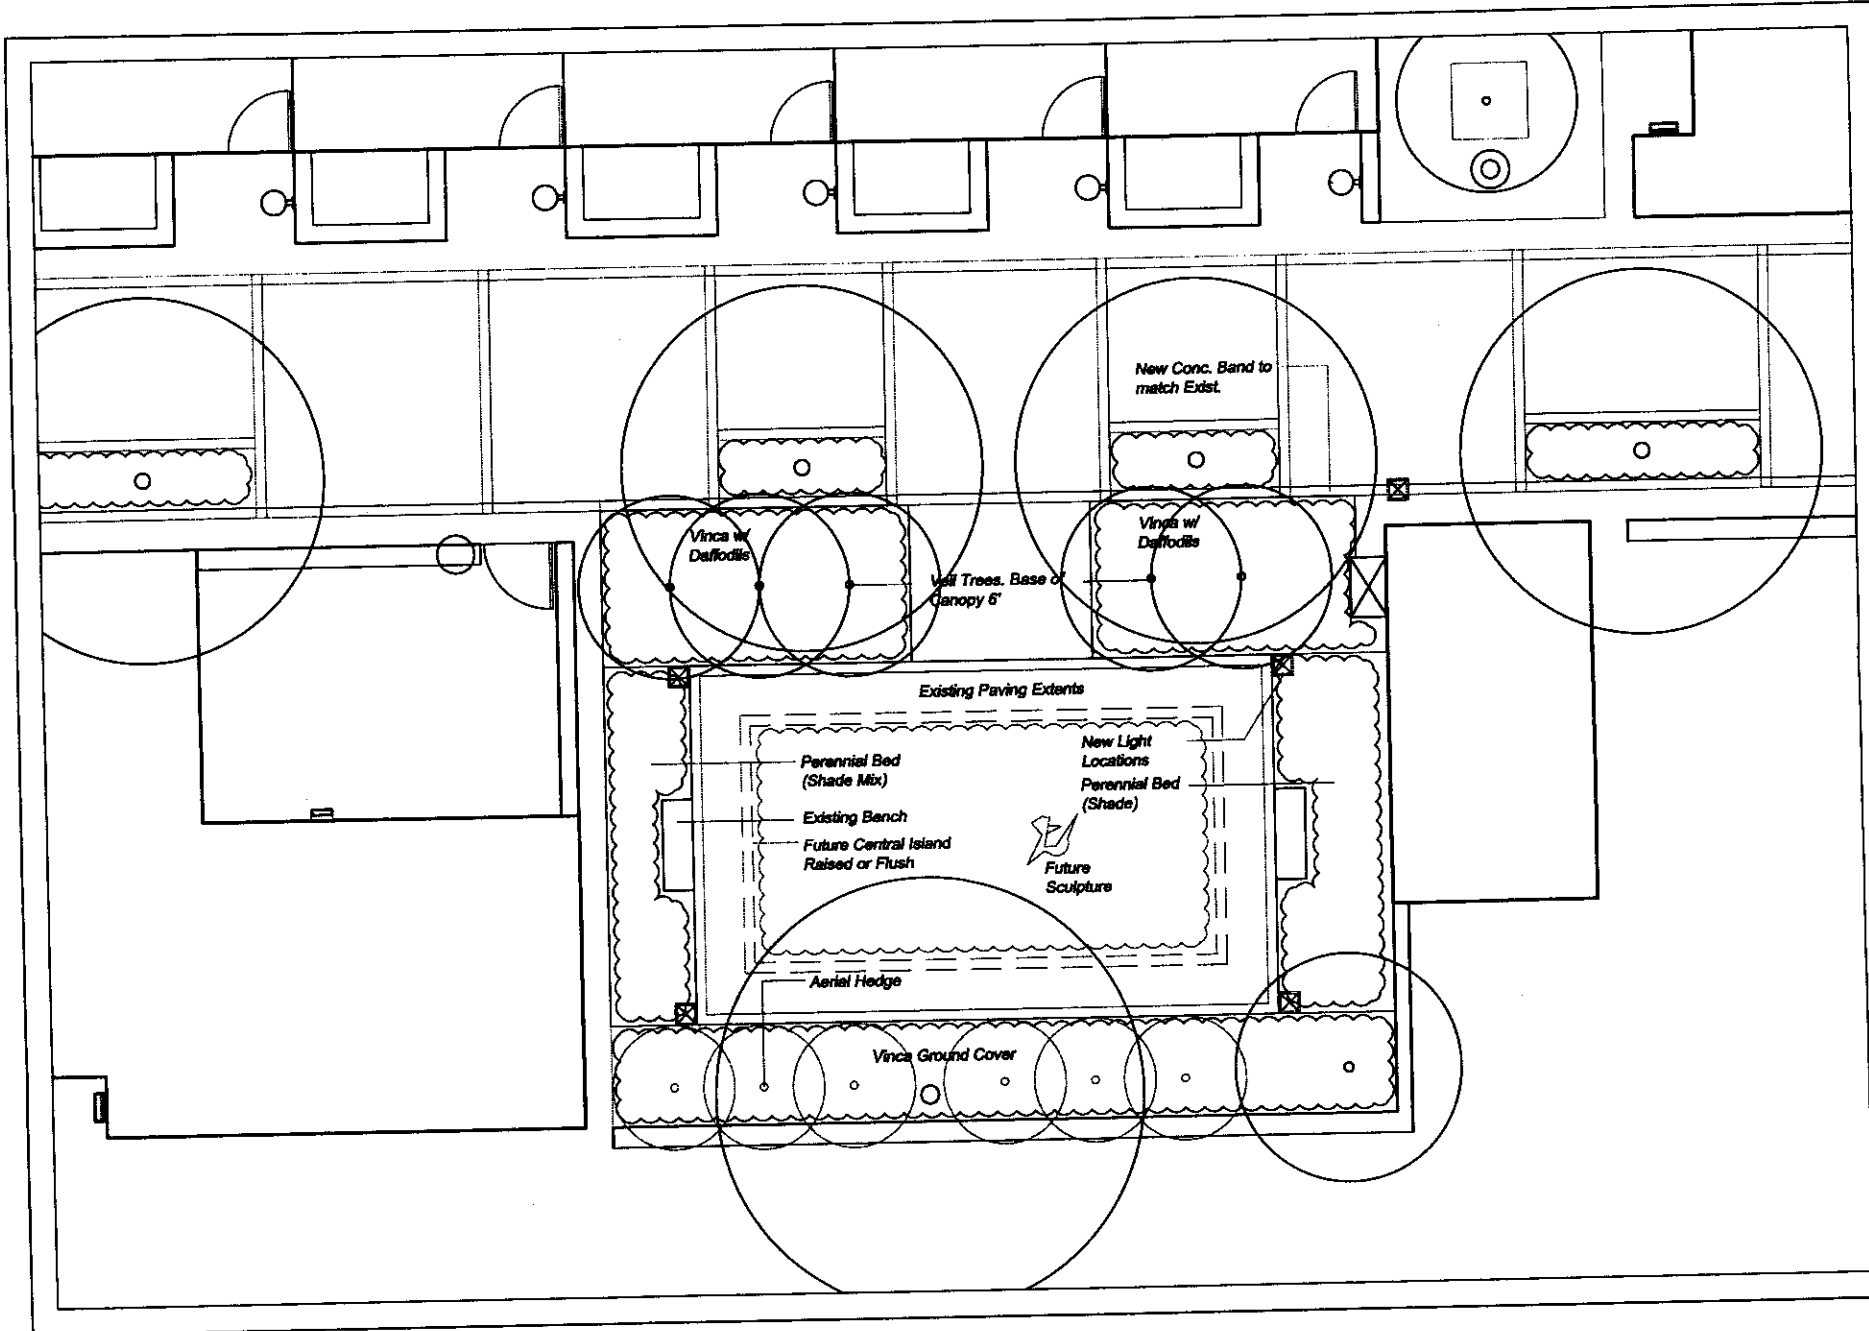

Liriope
Groundcover

3 Crepe Myrtles
(Pale Pink)

Moon Lighting
Mounted On Existing
Trees

Gale Nurseries Inc.
 1115 South Main Street, New York, New York 10038
 Phone: 212-691-1000
 Fax: 212-691-1001

REVISION

Bingham Court
 Philadelphia, PA, 19147

DATE: 11/11/04
 DRAWING NO. 1115

COURTYARD PLANTER
 SCALE: 1/4" = 1'-0"

GALE RAINBOWS INC.
 1111 Locust Street, Suite 201, Philadelphia, Pennsylvania, 19104
 PHILADELPHIA, PA. 19104

REVISIONS

Bingham Court
 Philadelphia, PA, 19147

DESIGNED BY
 DRAWN BY
 MANAGED BY

SOUTH GARDEN
 DATE: 8-12-04
 SCALE: 1/4" = 1'-0"

SPURCE STREET

4TH STREET

WILLOW ALLEY
AREA

6TH STREET

DESIGNED BY
 DRAWN BY
 DATE

BELL'S COURT
 DATE
 11-1-13